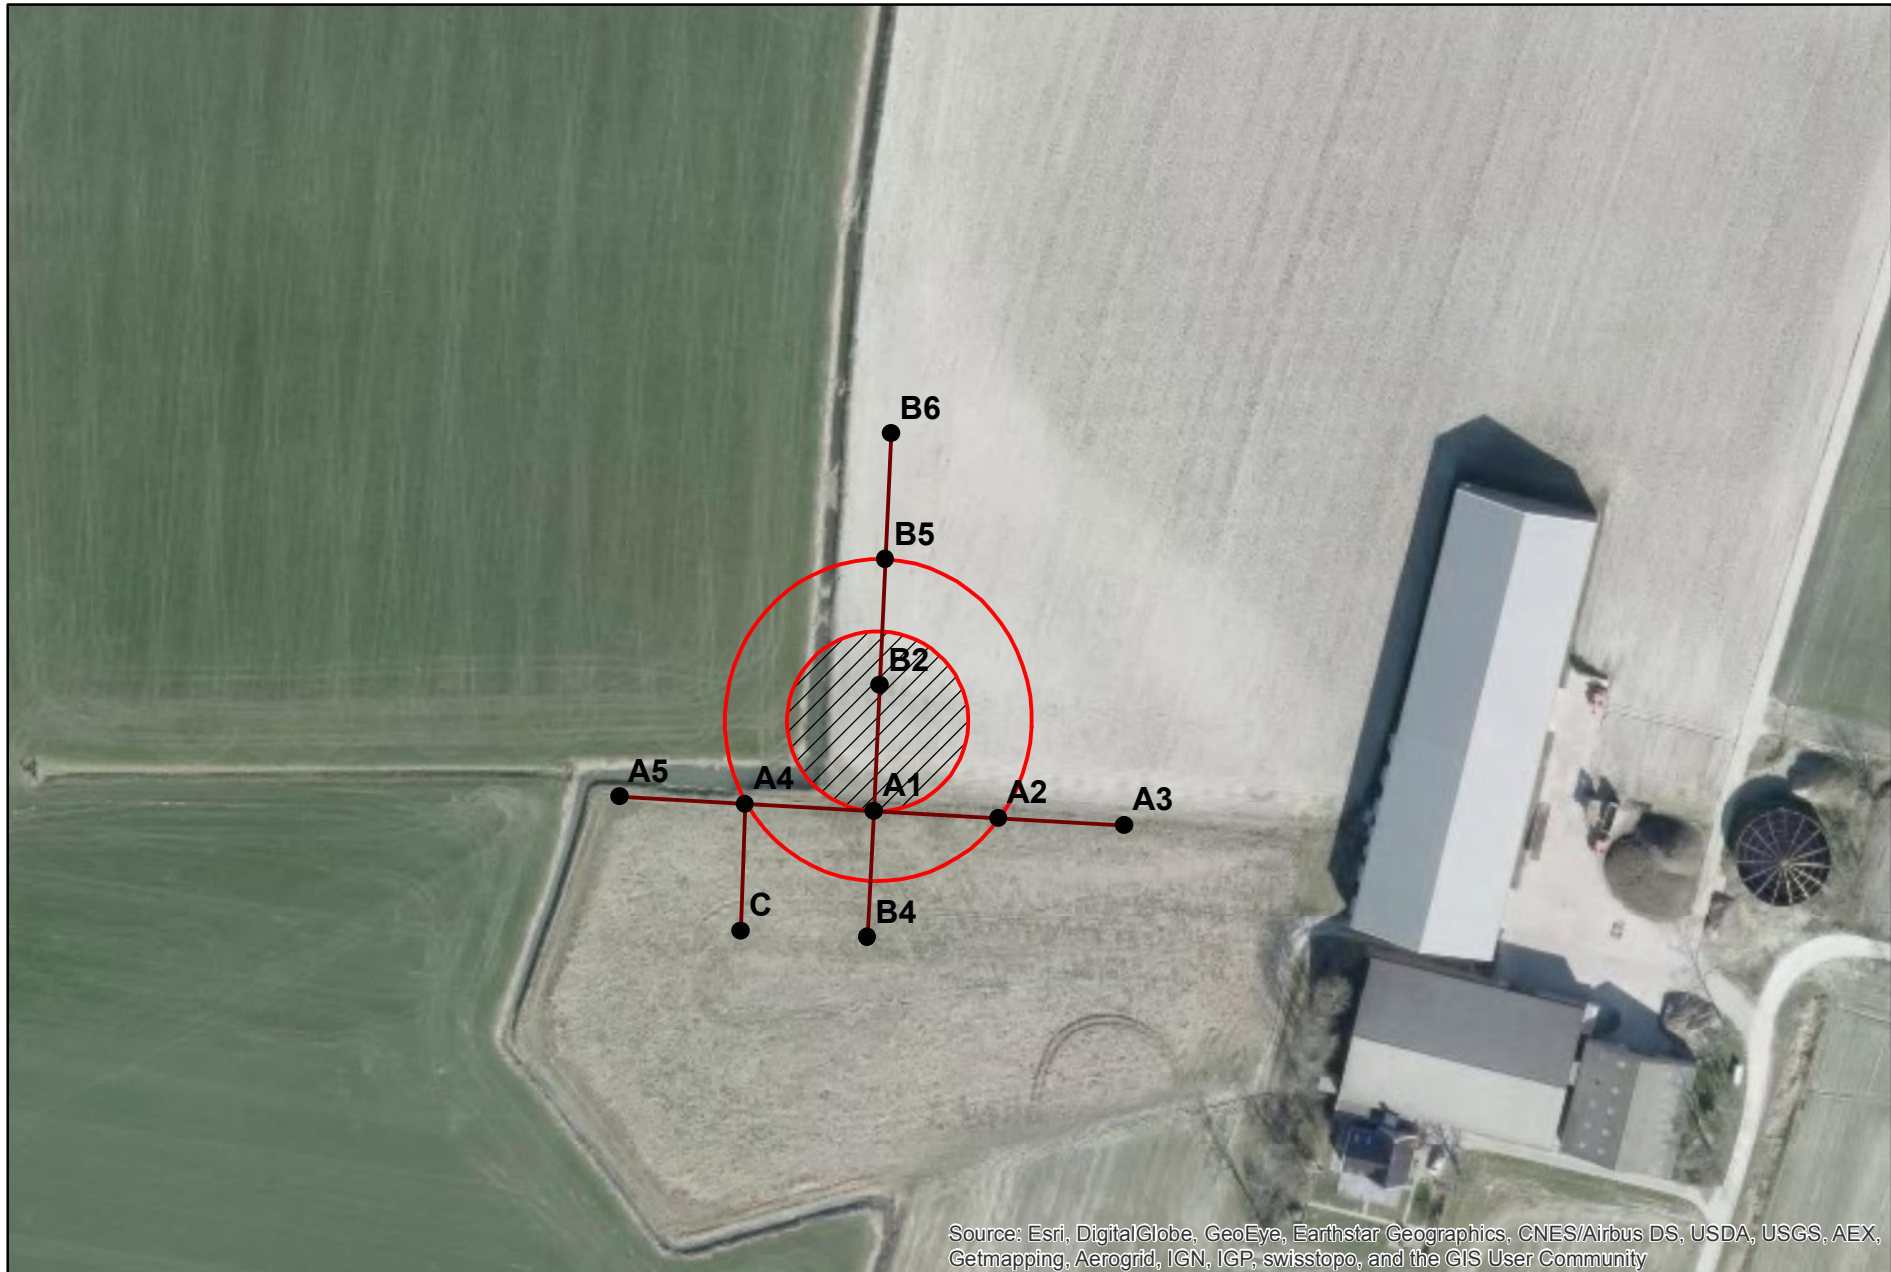

Boorpunten Pieterburen

Legenda

- Boorpunten
- Raaien
- ▨ Centrum kolk
- Kolk

Source: Esri, DigitalGlobe, GeoEye, Earthstar Geographics, CNES/Airbus DS, USDA, USGS, AEX, Getmapping, Aerogrid, IGN, IGP, swisstopo, and the GIS User Community

0 25 50 100 Meters

1:1.500